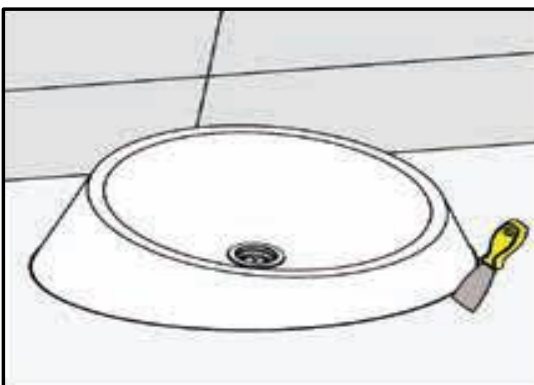

BOCCHI
IL BAGNO PER TUTTI

**BOWL WASHBASIN INSTALLATION
INSTRUCTIONS**

BOWL WASHBASIN INSTALLATION

Place washbasin on counter and mark its outer edges.

Mark water drain hole locations.

Adjust water drain holes to 120 mm diameter.

Open hole.

BOWL WATERBASIN INSTALLATION

Make syphon connection.

Apply silicone to washbasin installation surface.

Place the washbasin.

Remove excessive silicone and wait for 24 hours.