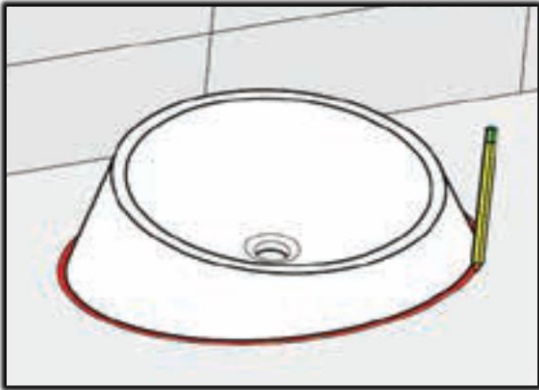

BOCCHI
IL BAGNO PER TUTTI

**BOWL WASHBASIN INSTALLATION
INSTRUCTIONS**

BOWL WASHBASIN INSTALLATION

Place washbasin on counter and mark its outer edges.

Mark water drain hole locations.

Adjust water drain holes to 120 mm diameter.

Open hole.

BOWL WATERBASIN INSTALLATION

Make syphon connection.

Apply silicone to washbasin installation surface.

Place the washbasin.

Remove excessive silicone and wait for 24 hours.