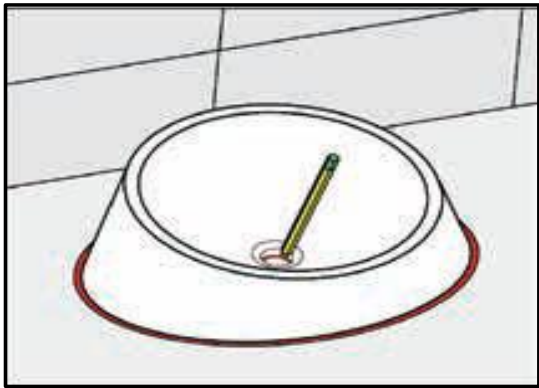

BOCCHI
IL BAGNO PER TUTTI

**BOWL WASHBASIN INSTALLATION
INSTRUCTIONS**

BOWL WASHBASIN INSTALLATION

Place washbasin on counter and mark its outer edges.

Mark water drain hole locations.

Adjust water drain holes to 120 mm diameter.

Open hole.

BOWL WATERBASIN INSTALLATION

Make syphon connection.

Apply silicone to washbasin installation surface.

Place the washbasin.

Remove excessive silicone and wait for 24 hours.