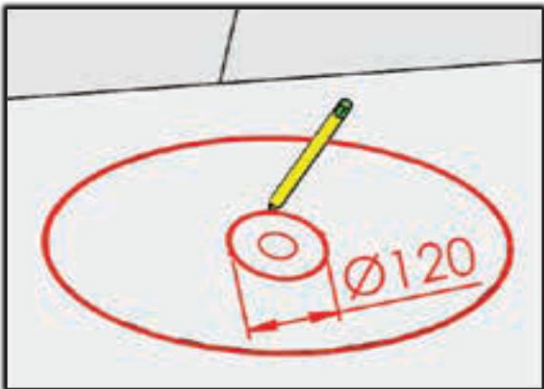

BOCCHI
IL BAGNO PER TUTTI

**BOWL WASHBASIN INSTALLATION
INSTRUCTIONS**

BOWL WASHBASIN INSTALLATION

Place washbasin on counter and mark its outer edges.

Mark water drain hole locations.

Adjust water drain holes to 120 mm diameter.

Open hole.

BOWL WATERBASIN INSTALLATION

Make syphon connection.

Apply silicone to washbasin installation surface.

Place the washbasin.

Remove excessive silicone and wait for 24 hours.