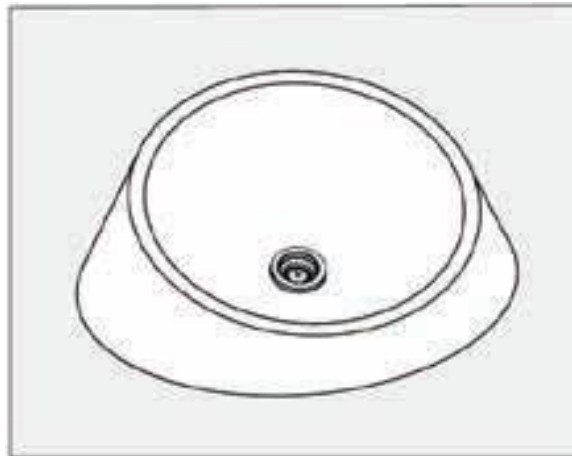

BOCCHI
IL BAGNO PER TUTTI

**BOWL WASHBASIN INSTALLATION
INSTRUCTIONS**

BOWL WASHBASIN INSTALLATION

Place washbasin on counter and mark its outer edges.

Mark water drain hole locations.

Adjust water drain holes to 120 mm diameter.

Open hole.

BOWL WATERBASIN INSTALLATION

Make syphon connection.

Apply silicone to washbasin installation surface.

Place the washbasin.

Remove excessive silicone and wait for 24 hours.