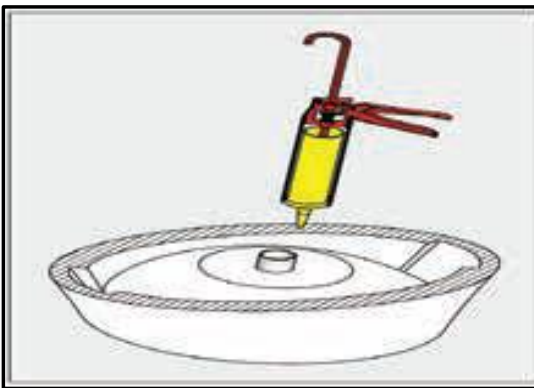

BOCCHI
IL BAGNO PER TUTTI

**BOWL WASHBASIN INSTALLATION
INSTRUCTIONS**

BOWL WASHBASIN INSTALLATION

Place washbasin on counter and mark its outer edges.

Mark water drain hole locations.

Adjust water drain holes to 120 mm diameter.

Open hole.

BOWL WATERBASIN INSTALLATION

Make syphon connection.

Apply silicone to washbasin installation surface.

Place the washbasin.

Remove excessive silicone and wait for 24 hours.