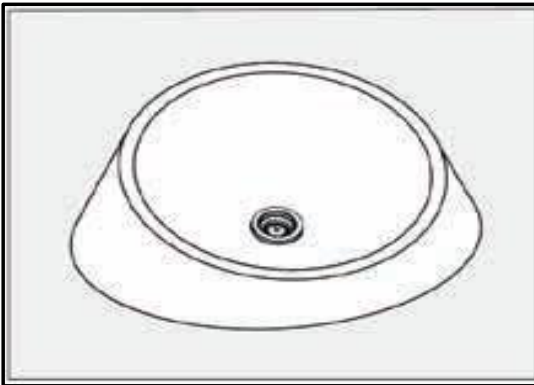

BOCCHI
IL BAGNO PER TUTTI

**BOWL WASHBASIN INSTALLATION
INSTRUCTIONS**

BOWL WASHBASIN INSTALLATION

Place washbasin on counter and mark its outer edges.

Mark water drain hole locations.

Adjust water drain holes to 120 mm diameter.

Open hole.

BOWL WATERBASIN INSTALLATION

Make syphon connection.

Apply silicone to washbasin installation surface.

Place the washbasin.

Remove excessive silicone and wait for 24 hours.