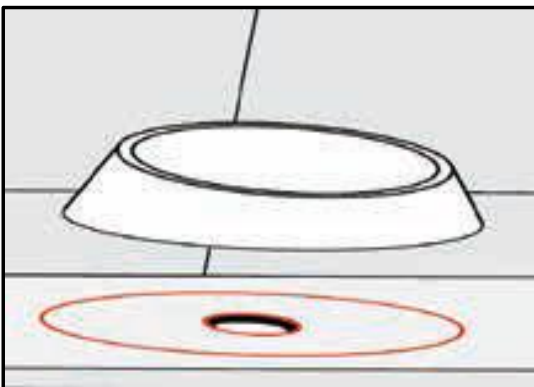

BOCCHI
IL BAGNO PER TUTTI

**BOWL WASHBASIN INSTALLATION
INSTRUCTIONS**

BOWL WASHBASIN INSTALLATION

Place washbasin on counter and mark its outer edges.

Mark water drain hole locations.

Adjust water drain holes to 120 mm diameter.

Open hole.

BOWL WATERBASIN INSTALLATION

Make syphon connection.

Apply silicone to washbasin installation surface.

Place the washbasin.

Remove excessive silicone and wait for 24 hours.