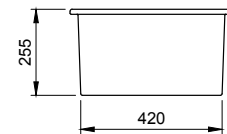

1359-001-0120

Tezgah Altı Mutfak Eviyesi 45 cm
Undermount/Drop in Kitchen Sink 45 cm
Lavello Sottopiano 45 cm